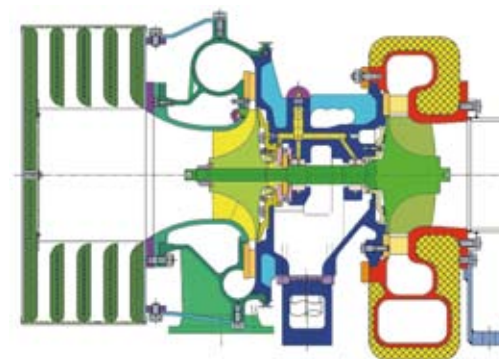

AUTHORIZED REPAIR SHOP -
SUPPLY SPARE PARTS TURBOCHARGERS

HYBRID TURBOCHARGERS PROTOTYPE MET 42 MAG

SRC TYPE TURBOCHARGER

MET 18 SRC TURBOCHARGER

AUTHORIZED BY

 **TURBOTECHNIKI LTD**
AUTHORIZED REPAIR SHOP -
SUPPLY SPARE PARTS TURBOCHARGERS