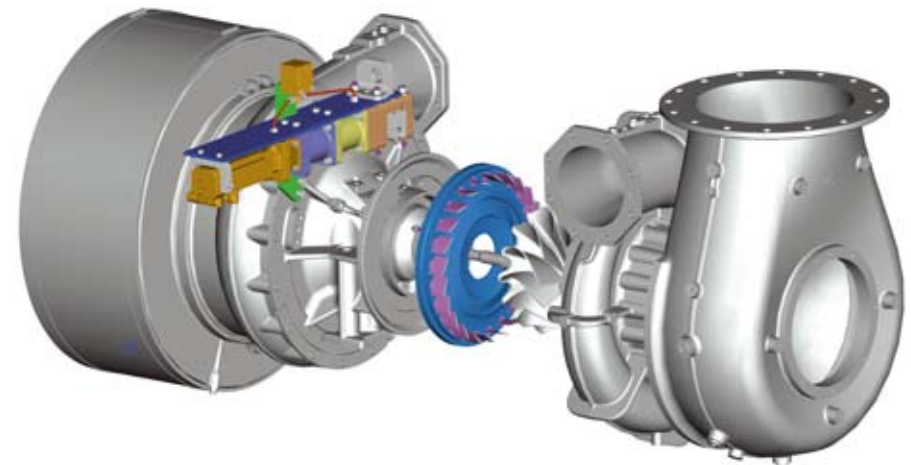

NEW DEVELOPMENTS VTA (VARIABLE - TURBINE AREA)

TCA AND VTA

VTA ON TCR

AUTHORIZED BY

MAN Diesel & Turbo

TURBOTECHNIKI LTD

AUTHORIZED REPAIR SHOP -
SUPPLY SPARE PARTS TURBOCHARGERS

TURBOTECHNIKI LTD

AUTHORIZED REPAIR SHOP -
SUPPLY SPARE PARTS TURBOCHARGERS

HYBRID TURBOCHARGERS PROTOTYPE MET 42 MAG

SRC TYPE TURBOCHARGER

MET 18 SRC TURBOCHARGER

AUTHORIZED BY

 **TURBOTECHNIKI LTD**
AUTHORIZED REPAIR SHOP -
SUPPLY SPARE PARTS TURBOCHARGERS